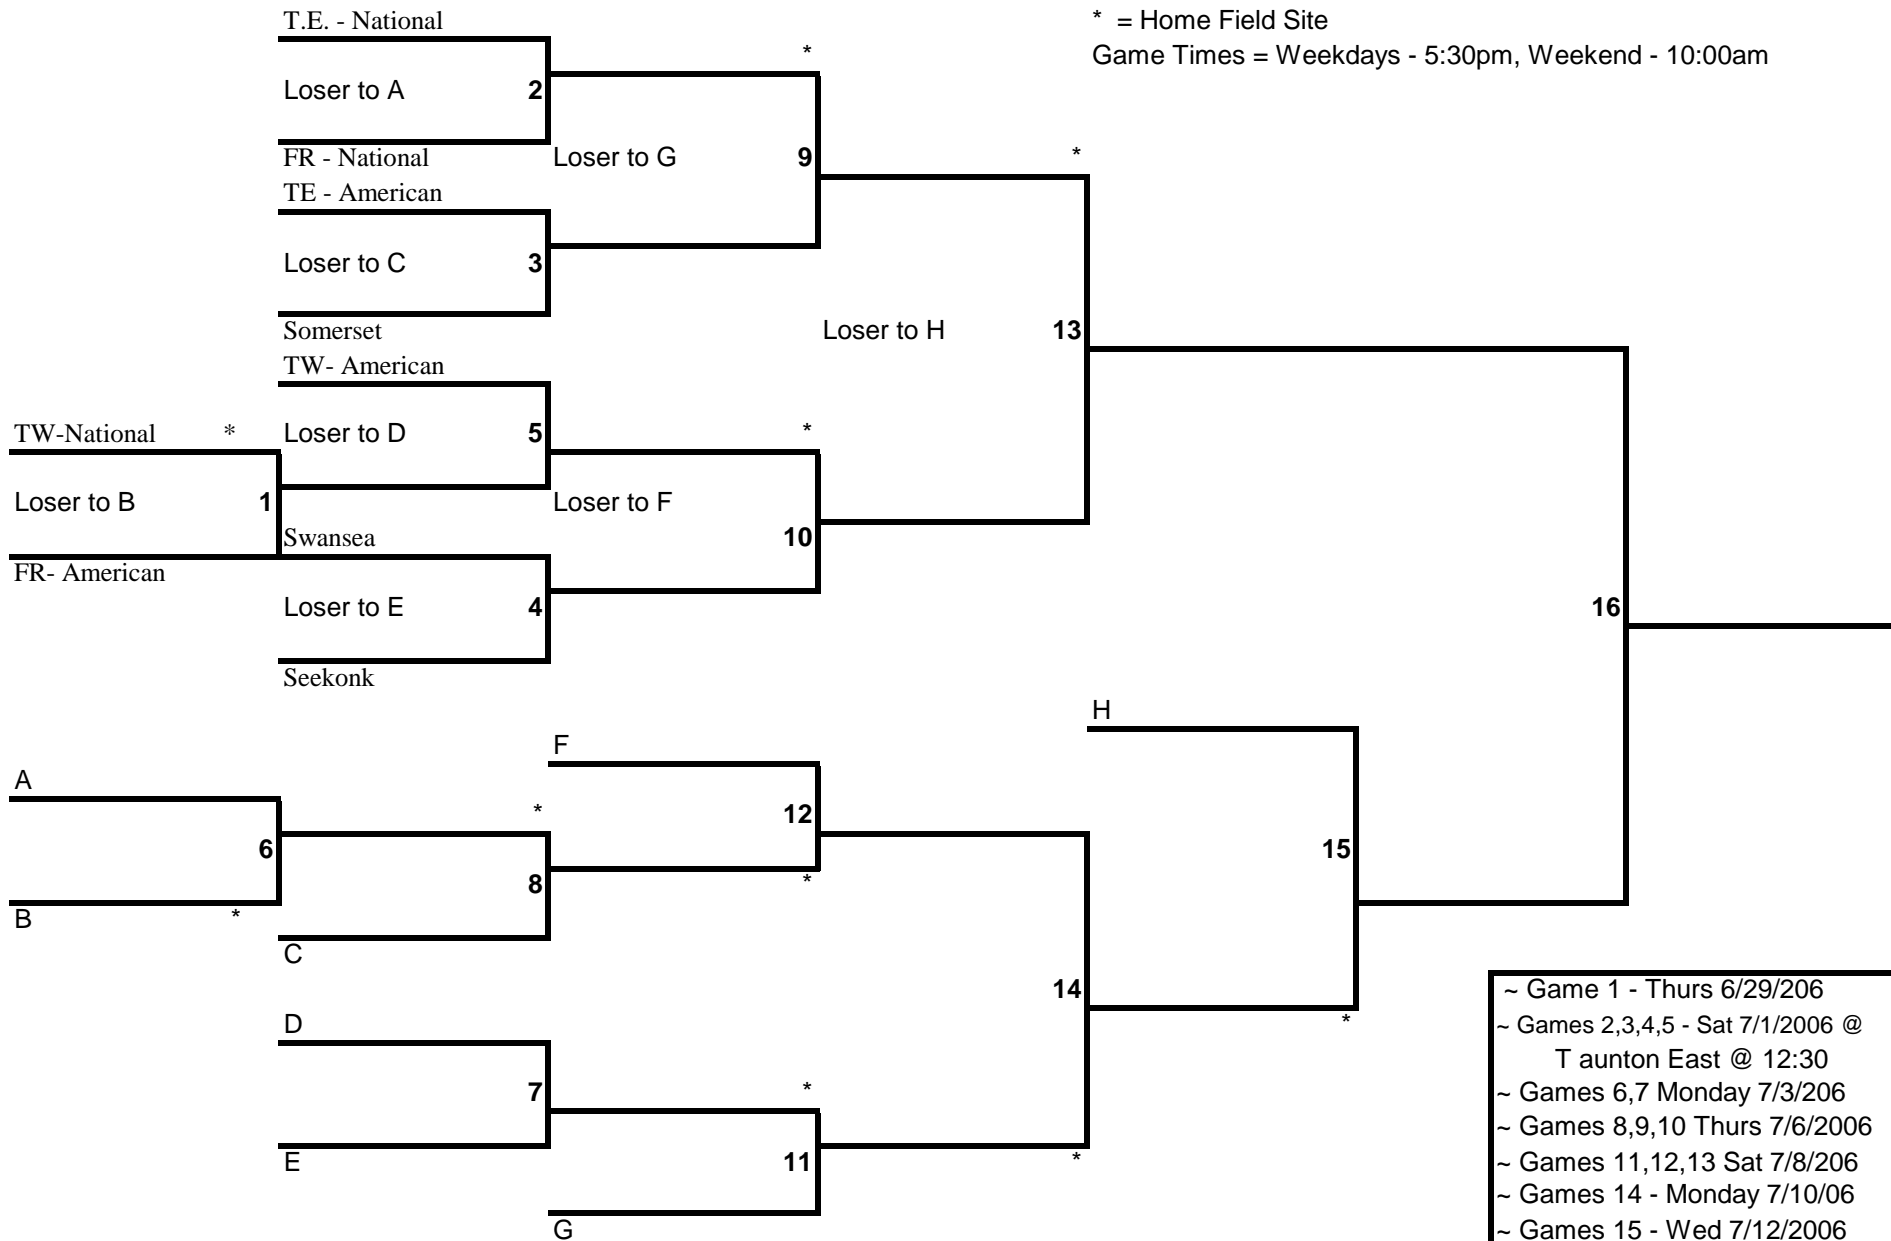

2006 Major Division (11 12) Massachusetts District 6 Tournament

~ Game 1 - Thurs 6/29/2006
 ~ Games 2,3,4,5 - Sat 7/1/2006 @
 T aunton East @ 12:30
 ~ Games 6,7 Monday 7/3/2006
 ~ Games 8,9,10 Thurs 7/6/2006
 ~ Games 11,12,13 Sat 7/8/2006
 ~ Games 14 - Monday 7/10/06
 ~ Games 15 - Wed 7/12/2006
 ~ Games 16 - Thur. 7/14/2006
 ~ Game 17 - Sat. 7/15/06 (if)